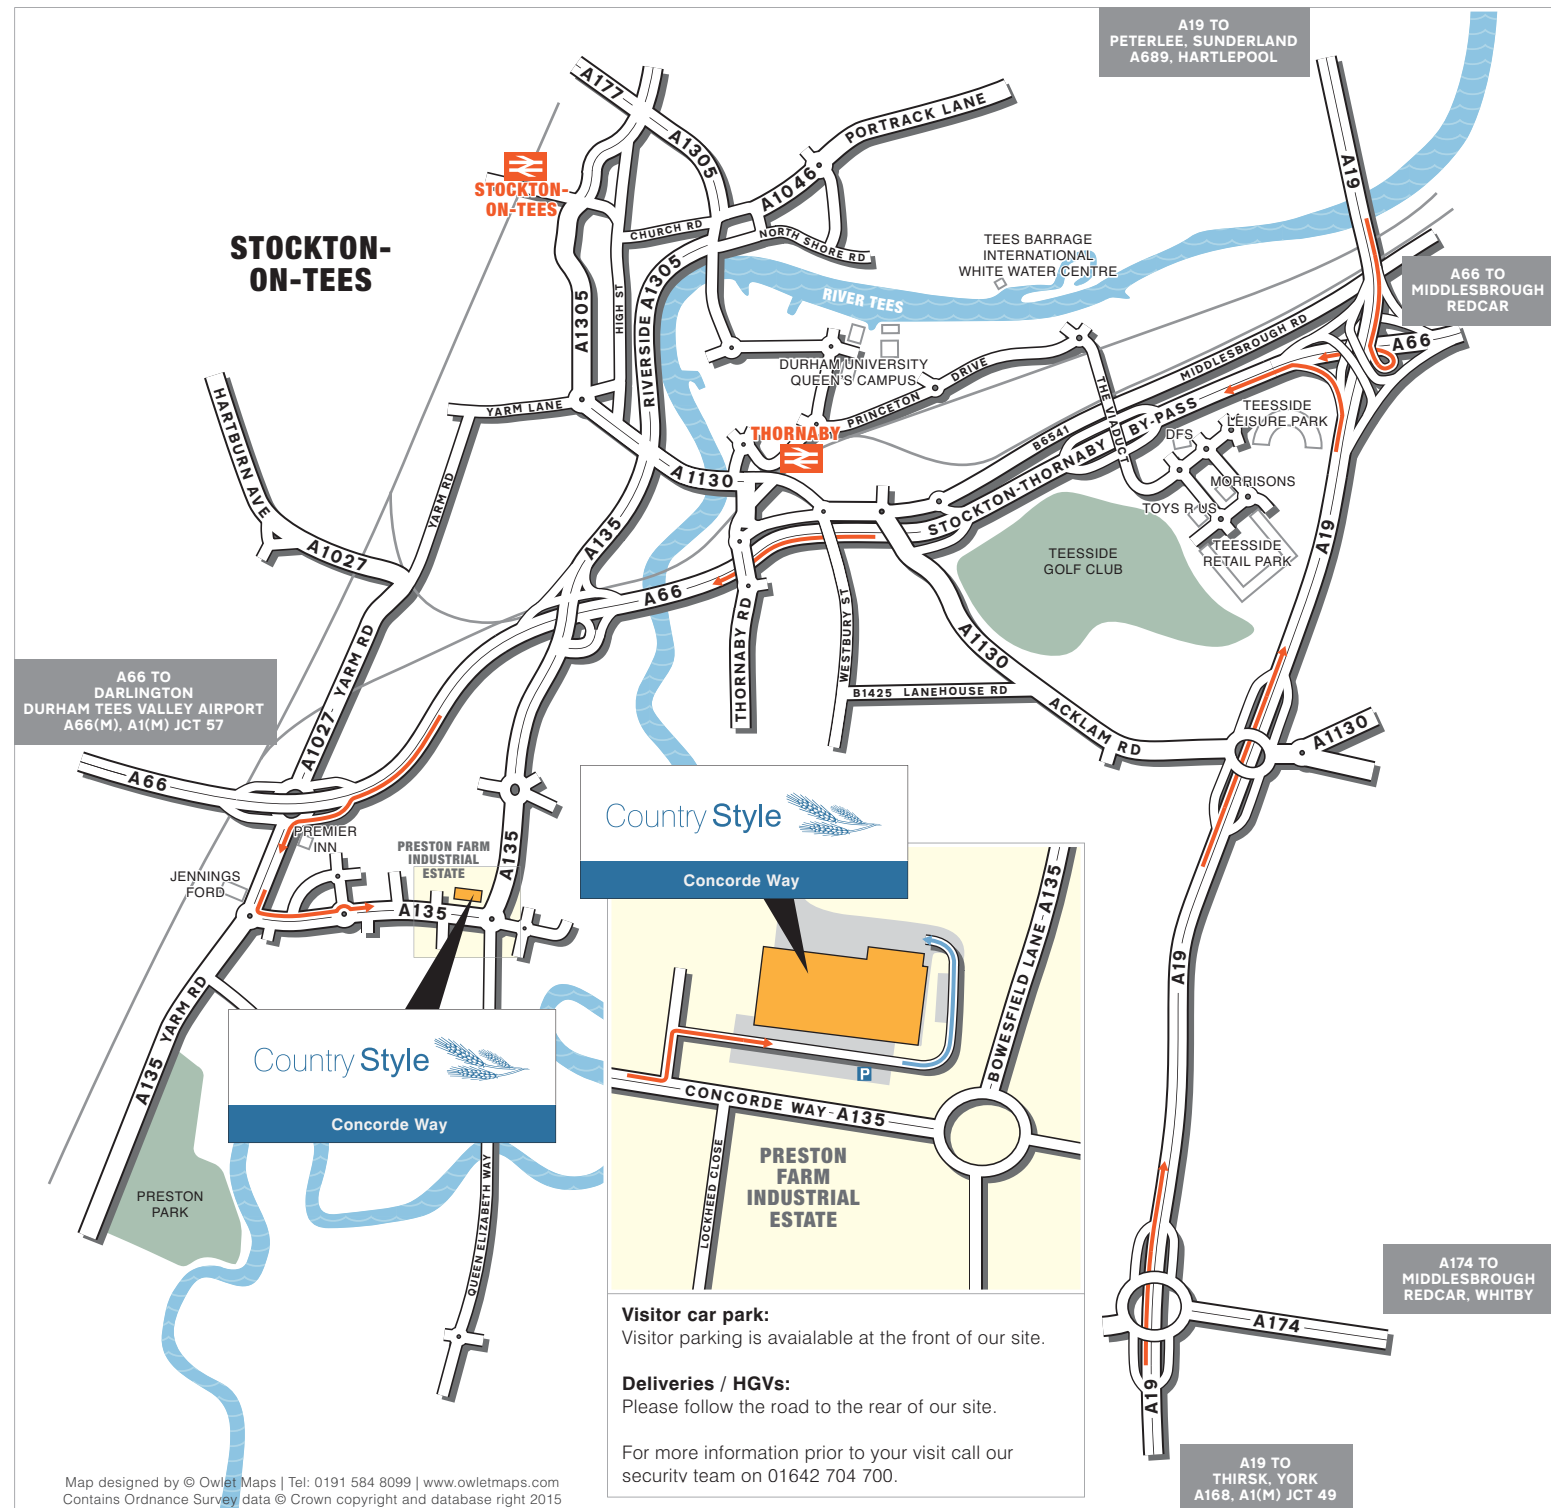

## How to find us

### By Air - Durham Tees Valley Airport

Approximately 15 minutes drive.  
[www.durhamteesvalleyairport.com](http://www.durhamteesvalleyairport.com)

**STOCKTON-ON-TEES**

Country Style 

Concorde Way

Country Style 

### Visitor car park:

Visitor parking is available at the front of our site.